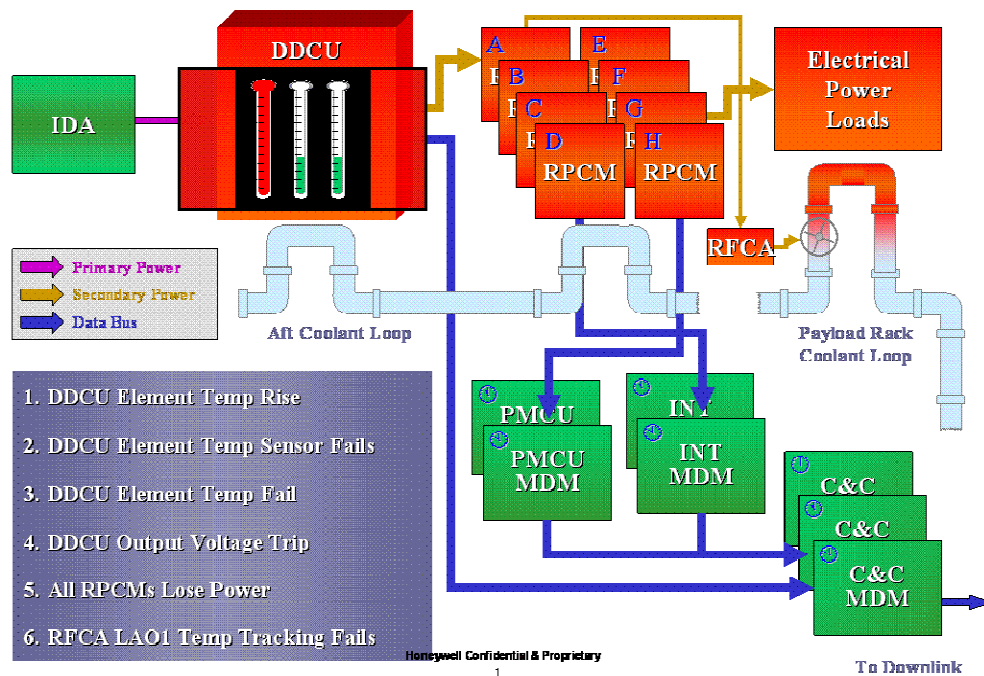

Honeywell Case Study

JOHNSON SPACE CENTER

Challenge

- Help ISS Mission Controllers cope with their workload

Solution

- TEAMS-RDS® monitoring ISS telemetry data at JSc

Benefit

- Early detection and mitigation of problems (before system failure)
- Automatic cross-discipline fault isolation
- Dashboard for continuous health awareness