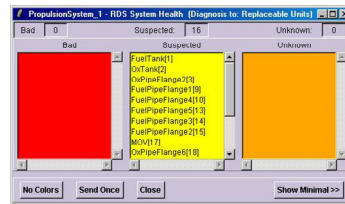

Challenge

- Improve Military Vehicle Mission Readiness & Sustainability

Crew

Tactical Mode

Health Status

Maintainer

Maintenance Mode

Solution

- TEAMS[®]-RT Embedded in onboard computer continuously monitors Vehicle Health in Tactical Mode
- TEAMATE[®] collects Tactical data & guides troubleshooting to isolate to Root Cause in Maintenance Mode