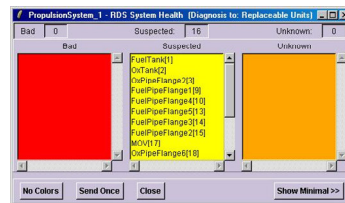

Challenge

- Improve Military Vehicle Mission Readiness & Sustainability

Crew

Tactical Mode

Maintainer

Maintenance Mode

Solution

- TEAMS[®]-RT Embedded in onboard computer continuously monitors Vehicle Health in Tactical Mode
- TEAMATE[®] collects Tactical data & guides troubleshooting to isolate to Root Cause in Maintenance Mode