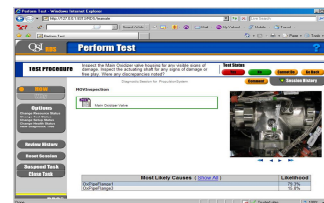

Challenge

- Improve Military Vehicle Mission Readiness & Sustainability

Crew

Tactical Mode

Maintainer

Maintenance Mode

Solution

- TEAMS[®]-RT Embedded in onboard computer continuously monitors Vehicle Health in Tactical Mode
- TEAMATE[®] collects Tactical data & guides troubleshooting to isolate to Root Cause in Maintenance Mode