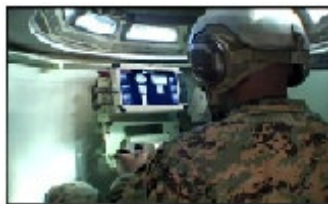

Challenge

- Improve Military Vehicle Mission Readiness & Sustainability

Crew

Tactical Mode

Maintainer

Maintenance Mode

Solution

- TEAMS[®]-RT Embedded in onboard computer continuously monitors Vehicle Health in Tactical Mode
- TEAMATE[®] collects Tactical data & guides troubleshooting to isolate to Root Cause in Maintenance Mode