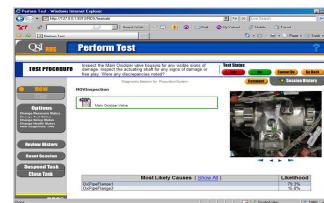

Maintenance Mode

Solution

- TEAMS®-RT Embedded in onboard computer continuously monitors Vehicle Health in Tactical Mode
- TEAMATE® collects Tactical data & guides troubleshooting to isolate to Root Cause in Maintenance Mode

Benefits

- Portable Scalable VHM Solution for a variety of Military Vehicles
- Rapid Fault Identification and Isolation
  - Lower Life Cycle Costs
  - Improved Mission Viability